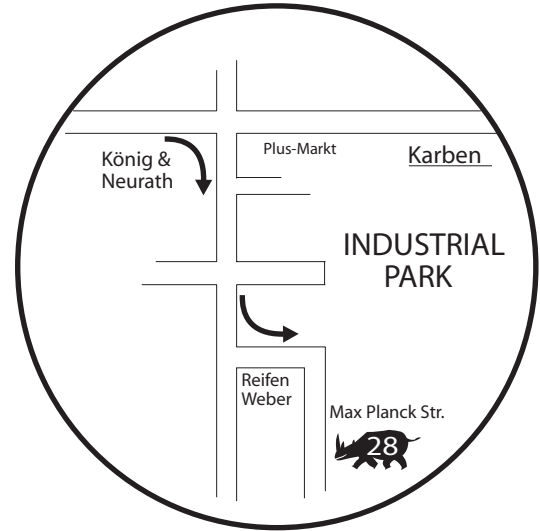

Max-Planck-Str. 28
D-61184 Karben (Germany)

Tel.: +49 60 39 / 91 55 -0

Fax: +49 60 39 / 91 55 11

info@rhinodesign.de

www.rhinodesign.de

- drive till the end of B 3a, make a right turn towards Karben (Groß-Karben)
- at the 4. traffic light turn right into Industriestrasse (König & Neurath)
- at the industrial park turn left at the 3. crossroad (Reifen Weber)
- after 500 meters you will find Rhino Design at the left side